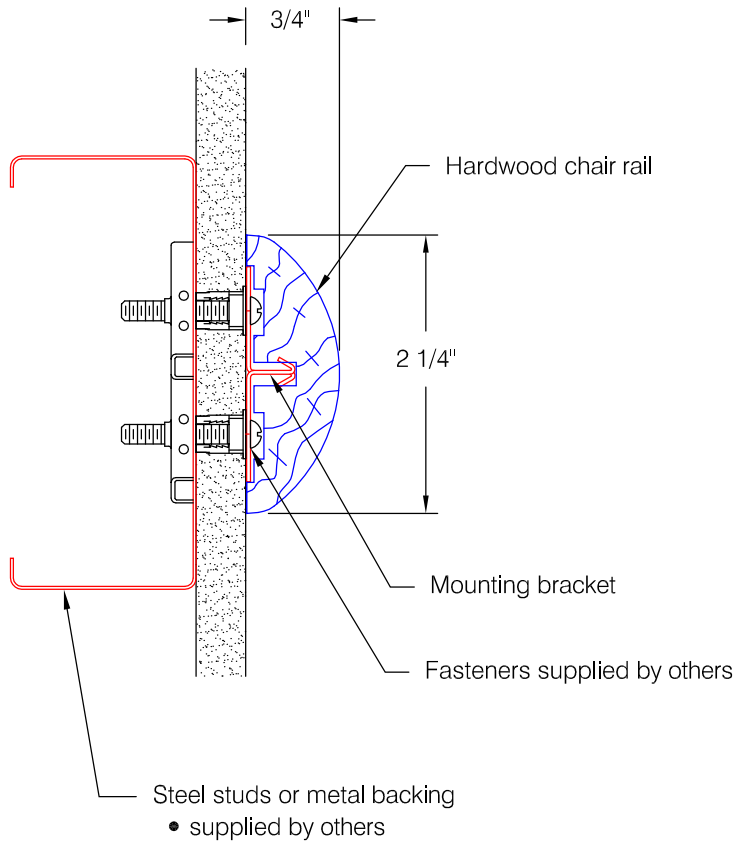

# CRW-70 Chair Rail

### Features:

- Milled end caps
- Stock lengths:  
 Wood - random 6'-0" (1829) to  
 16'-0" (4877)