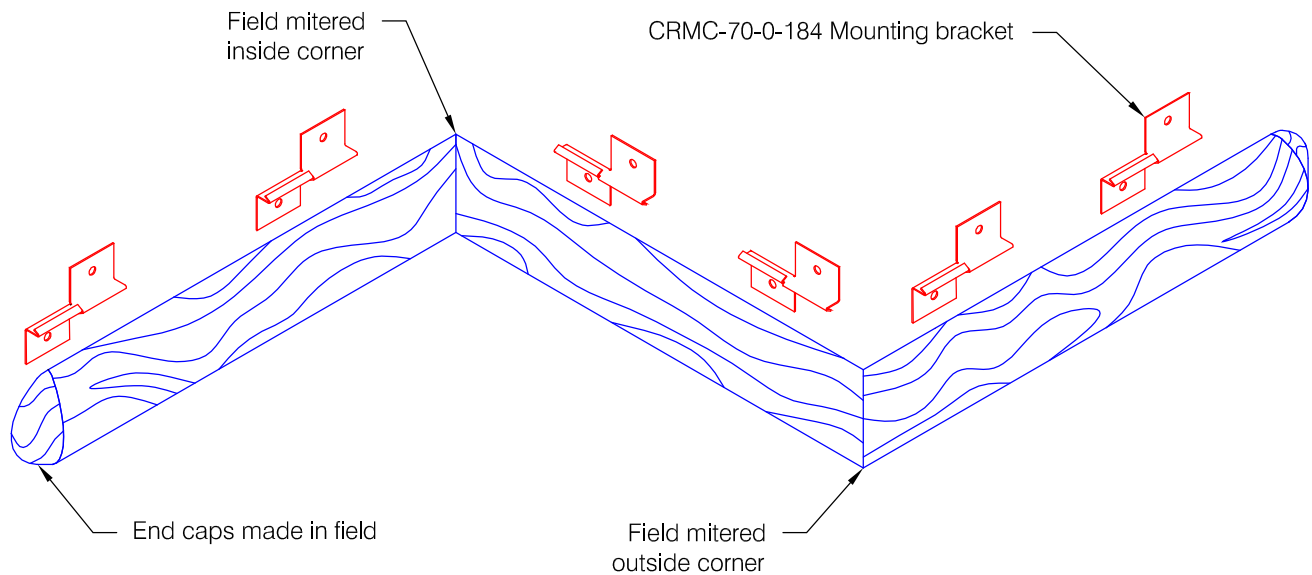

Pawling Corporation reserves the right to discontinue a design or modify an existing design without prior notice

Customer :	Project :	WD.168.1b
Architect :	Sales Rep :