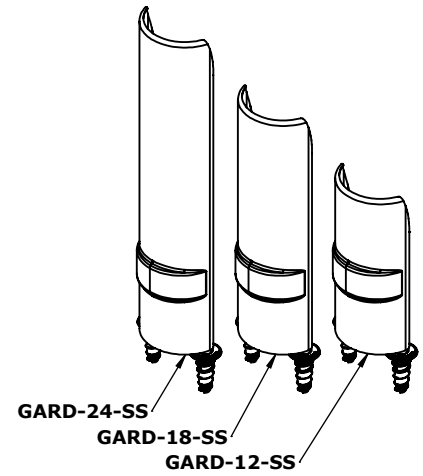

**TOP VIEW**  
**SCALE:1:8**

**TOP VIEW**  
**SCALE:1:8**

**TOP VIEW**  
**SCALE:1:8**

**SIDE VIEW**  
**SCALE:1:8**

**SIDE VIEW**  
**SCALE:1:8**

**SIDE VIEW**  
**SCALE:1:8**

**PROPRIETARY-CONFIDENTIAL:** This document contains information proprietary to McCue Corporation. This information is not to be used in any way, disclosed to others or reproduced, in whole or in part, except as expressly authorized in writing by McCue Corporation. Any reproduction of this document, in whole or in part, must include this notice.

**ADJUSTABLE SS CORNER GUARD**  
**CUSTOMER DRAWING**

Peabody, MA 01960, USA  
+1 (800) 800 8503  
[customer care@mccue.com](mailto:customer care@mccue.com)

Milton Keynes, United Kingdom  
+44 (0)1908 365 511  
[uksales@mccue.com](mailto:uksales@mccue.com)