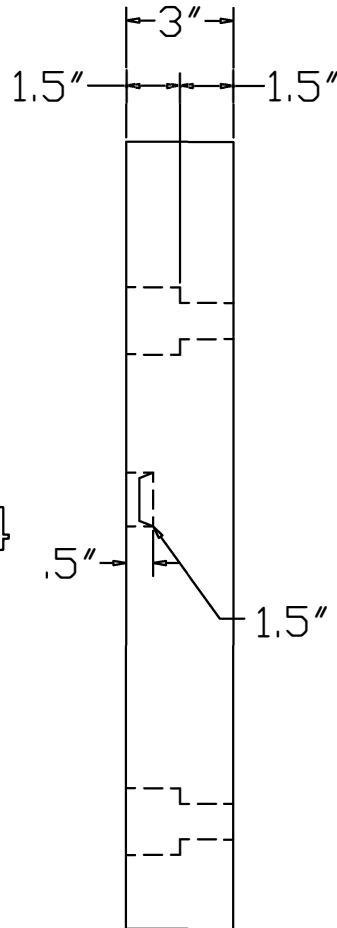

## MODEL: T MOLDED BUMPER

### Size

Overall Length	22
Overall Thickness	3
-Height	22
-Anchor Holes	16x14
Total Weight	30 lbs

Date: 8/4/99

Scale: Full

Please Note: Weights are calculated and are not actual and overall tolerance may vary + or - 1/4".

SIDE VIEW