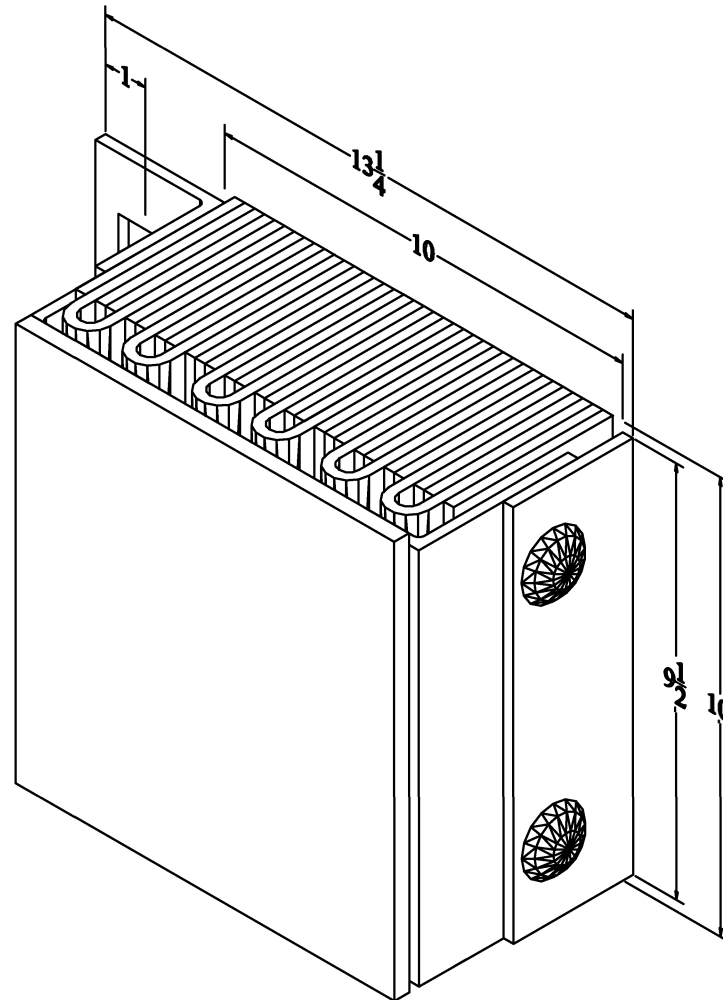

### *Size*

Projection 5-1/2"

Height 10"

### *Length*

-Overall 13-1/4"

-Rubber 10"

Angle Size 1/4"x3"x3"x9-1/2"

Plate Size 1/4"x3"x9-1/2"

Slot Angle Size 1/4"x3"x4"x9-1/2"

Face Plate Size 3/8"x10"x9-1/2"

Date: 11/02/15

All measurements are within +/- 1/8"

Confidential – Property of Durable Corporation